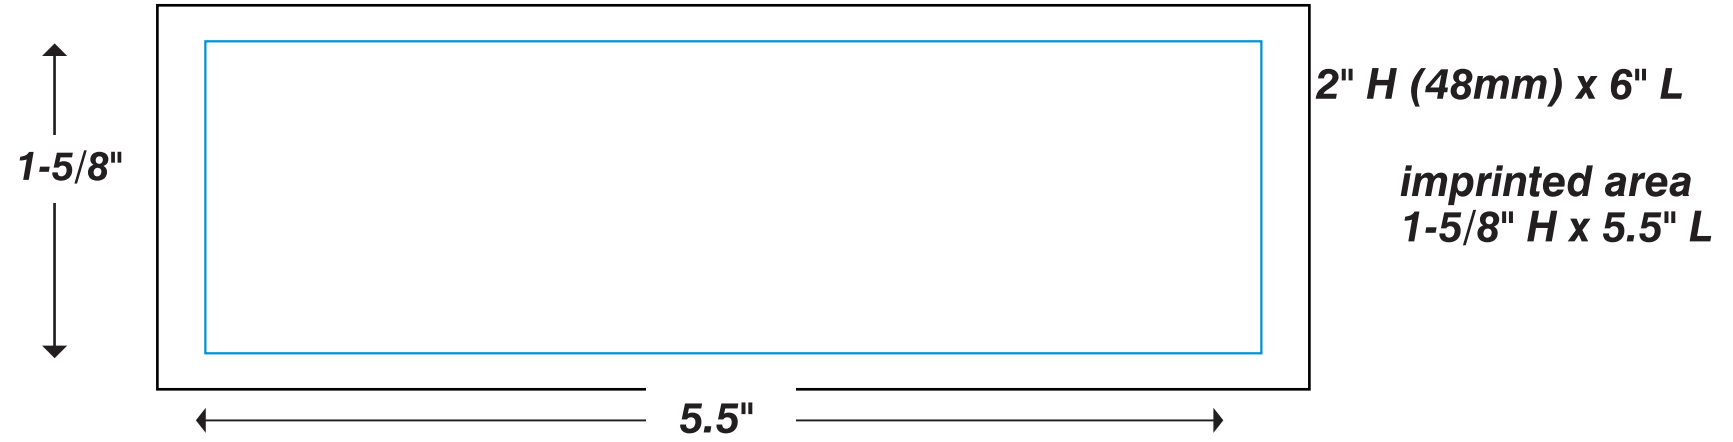

ARTWORK LAYOUT FOR 2" TAPE

2" H (48mm) x 11" L
imprinted area
1-5/8" H x 10.5" L